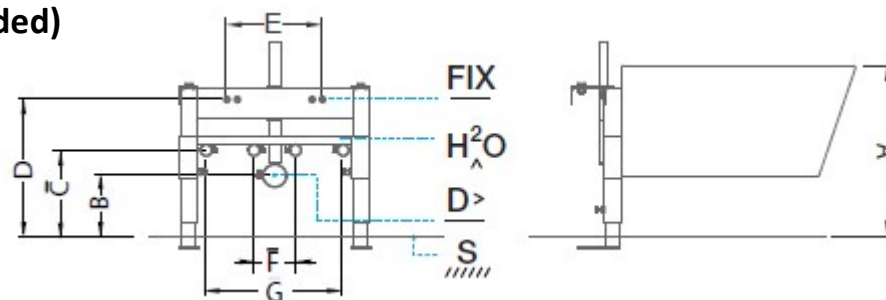

General Features

Code

134440

134445

Description

Look wall hung bidet with invisible fixation

Look wall hung bidet with invisible fixation w/holes for cover

Construction

Without holes in the sidewalls

Invisible fixation

With tap hole

With ring embellishment

Cover tightening from above (ref. 131445)

Крепежный комплект

включен в упаковку (ref. 3600)

Инструкция сборки

Входит в комплект рамы или в упаковку набора для крепления

Installation dimensions (recommended)

	A	B	C	D	E	F	G
LOOK 	420	130	140	350	180	135	300
							
							

Bidé suspenso fixação oculta **Look**